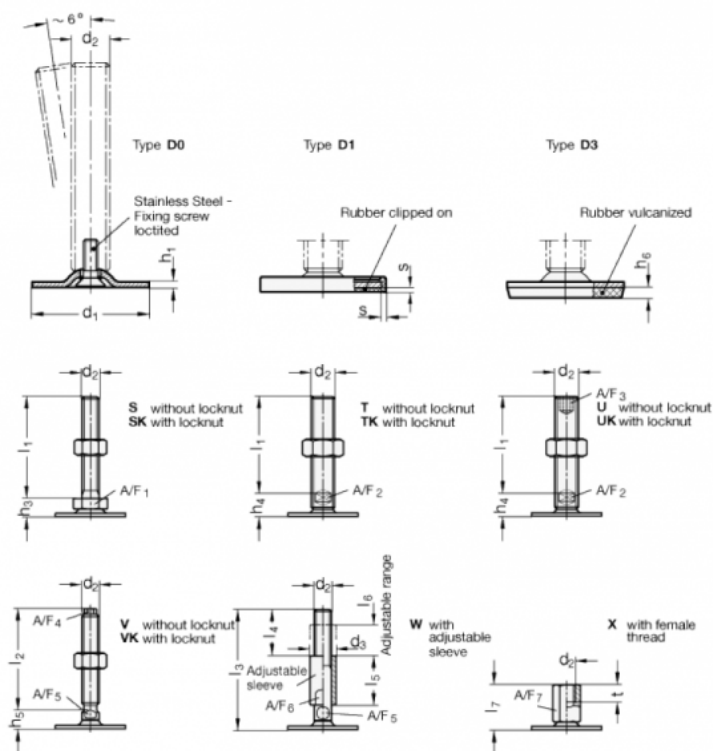

Article number: 204160M850D3SK
 Description: E+G levelling foot
 GN 41-60-M8-50-D3-SK
 Note: SK With nut, External hexagon at the bottom

Measures

A/F1 = 17
 d1 = 60
 d2 = M8
 h1 = 2.5
 h3 = 11
 h6 = 4.5
 l1 = 50
 s =